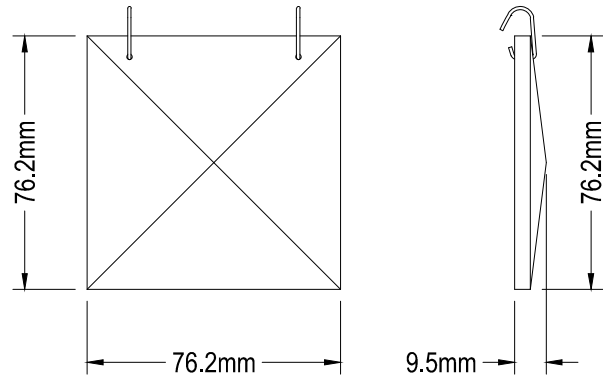

# CRYSTAL ASSEMBLY SHEET INSTRUCTION

## 329P01 Cubic 1 Light Pendant

FRONT VIEW

SIDE VIEW

20 PCS CRYSTAL WITH HOOKS